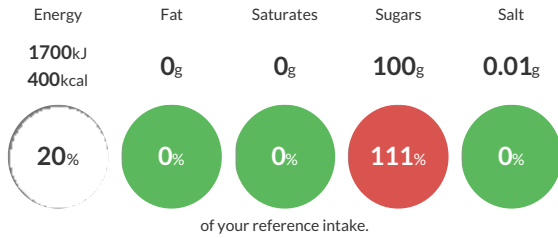

Short Product Name:

FLO FAIRTRADE GRAN SUGAR 6X2KG BAG 6075

A free flowing white crystalline sugar that is refined from raw cane sugar. This sugar is manufactured under Global Food Safety Initiative Standards and complies with the latest European Pharmacopoeia (EP), Japanese Pharmacopoeia (JP) and United States Pharmacopoeia (USP) monographs, but is not Pharmacopoeia certified.*

Traded Unit GTIN: 05010115027149 Internal GTIN: 5010115927142 Supplier: Tate & Lyle Sugars Suppliers Product Code: 460745

Reference Intake

Each 100g portion contains:

Typical values per 100g : Energy 1700kJ 400kcal