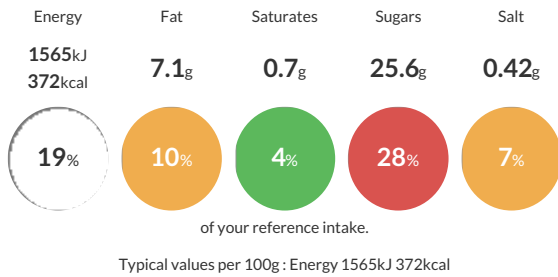

### Reference Intake

Each 100g portion contains:

### Nutritional Information

Typical Values	Per 100g
Energy	1565kJ 372kCal
Carbohydrates	71.1g
of which sugars	25.6g
Fat	7.1g
of which saturates	0.7g
Fibre	6.5g
Protein	5.3g
Salt	0.42g