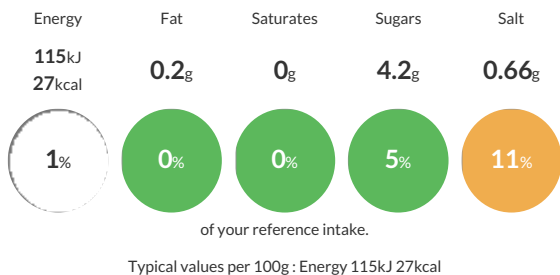

Supplier's Product Code :
Product Added :
Last Updated by Supplier :
erudus id :

PE289001
27 December 2024
27 December 2024
e1f9b28b2ec447849bcc5ed7f69360ba

The information on the [Erudus System](#) has been supplied by the manufacturers of the products and, whilst the owners of the Erudus System take steps to ensure the information is regularly updated, they give no warranty and no guarantee that the information is accurate. Product information and ingredients may change, please always read product labels carefully in addition to using the information provided by Erudus One.

PETTI Passata Extra Fine 10 x 1kg

Short Product Name:
Sieved Tomato Passata

Sieved Tomato Passata Extra fine in tetra pack.

Traded Unit GTIN: **8003496202042** Internal GTIN: **8003496002048** Supplier: **Bonta Italia Ltd** Suppliers Product Code: **PE289001**

Reference Intake

Each 100g portion contains:

Nutritional Information

Typical Values	Per 100g
Energy	115kJ 27kCal
Carbohydrates	4.2g
of which sugars	4.2g
Fat	0.2g
of which saturates	0g
Fibre	1.1g
Protein	1.6g
Salt	0.66g