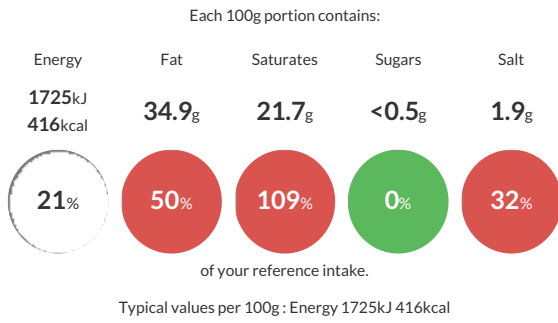

Reference Intake

Nutritional Information

Typical Values	Per 100g
Energy	1725kJ 416kCal
Carbohydrates	<0.5g
of which sugars	<0.5g
Fat	34.9g
of which saturates	21.7g
Fibre	<0.5g
Protein	25.4g
Salt	1.9g

Allergy Information