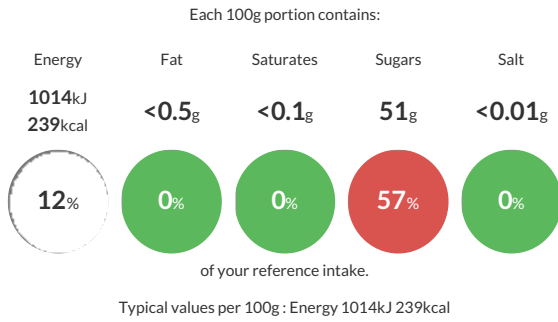

Short Product Name:

Raspberry Jam

Traded Unit GTIN: 5017482800047 Internal GTIN: 5017482800047 Supplier: Martin Mathew & Co Ltd Suppliers Product Code: A90043

Reference Intake

Nutritional Information

Typical Values	Per 100g
Energy	1014kJ 239kCal
Carbohydrates	58g
of which sugars	51g
Fat	<0.5g
of which saturates	<0.1g
Fibre	0.6g
Protein	0.4g
Salt	<0.01g