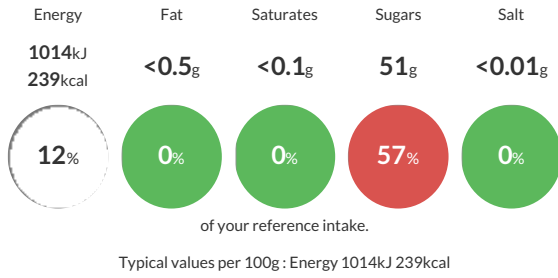

Each 100g portion contains:

Nutritional Information

Typical Values	Per 100g
Energy	1014kJ 239kCal
Carbohydrates	58g
of which sugars	51g
Fat	<0.5g
of which saturates	<0.1g
Fibre	1.1g
Protein	0.4g
Salt	<0.01g