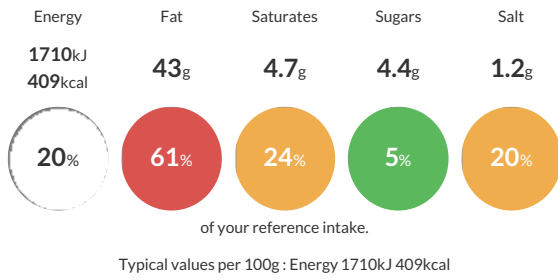

### Reference Intake

Each 100g portion contains:

### Nutritional Information

Typical Values	Per 100g
Energy	1710kJ 409kCal
Carbohydrates	4.4g
of which sugars	4.4g
Fat	43g
of which saturates	4.7g
Fibre	1.6g
Protein	1.3g
Salt	1.2g