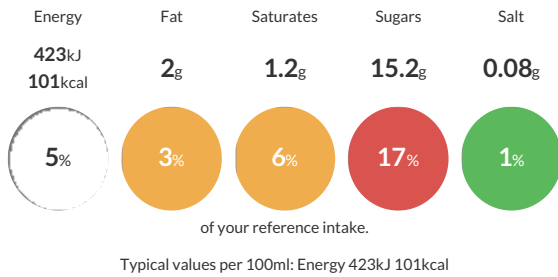

## Strawberry Glory 25 x 160g

Short Product Name:

Strawberry Glory 25 x 160g

Frozen Strawberry milkshake sachet. Just add 150ml milk and blend.

Traded Unit GTIN: 5060280582653 Internal GTIN: Supplier: Love Struck Suppliers Product Code: 7420

### Reference Intake

Each 100ml portion contains:

### Nutritional Information

Typical Values	Per 100ml
Energy	423kJ 101kCal
Carbohydrates	17.8g
of which sugars	15.2g
Fat	2g
of which saturates	1.2g
Fibre	2g
Protein	2g
Salt	0.08g