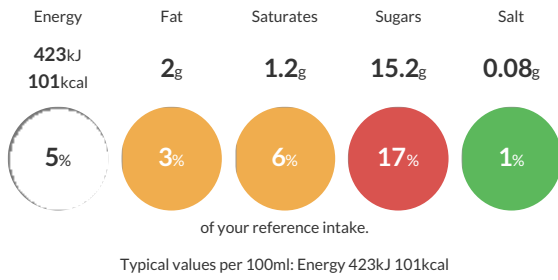

Short Product Name:

Strawberry Glory 25 x 160g

Frozen Strawberry milkshake sachet. Just add 150ml milk and blend.

Traded Unit GTIN: **5060280582653** Internal GTIN: Supplier: **Love Struck** Suppliers Product Code: **7420**

Reference Intake

Each 100ml portion contains:

Nutritional Information

| Typical Values | Per 100ml |
|--------------------|------------------|
| Energy | 423kJ 101kCal |
| Carbohydrates | 17.8g |
| of which sugars | 15.2g |
| Fat | 2g |
| of which saturates | 1.2g |
| Fibre | 2g |
| Protein | 2g |
| Salt | 0.08g |