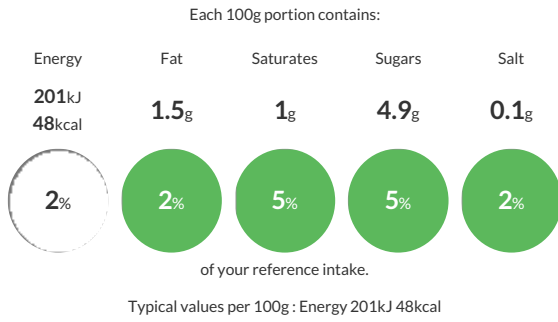

Supplier's Product Code :
Product Added :
Last Updated by Supplier :
erudus id :

0874313
01 July 2019
28 October 2021
ea8e7fdd59bf4c08a251f1c870369d3f

The information on the Erudus System has been supplied by the manufacturers of the products and, whilst the owners of the Erudus System take steps to ensure the information is regularly updated, they give no warranty and no guarantee that the information is accurate. Product information and ingredients may change, please always read product labels carefully in addition to using the information provided by Erudus One.

We do not accept liability for any inaccuracies or incorrect information contained on this site. Please visit <http://www.erudus.com/terms-and-conditions> for full terms and conditions.

VIVA Semi Skimmed Milk 27x200ml

Short Product Name:
Semi Skimmed Milk

High quality, wholesome, delicious milk drink. Low in fat, under 100 calories per pack. School compliant. Naturally high in calcium, added Vitamin D to support growing bones. Single serve carton with paper straw. Long-life, convenient to store. Fully traceable milk. Made by Lakeland Dairies a farmer owned co-operative. No artificial flavours, colours, preservatives or sweeteners. Recyclable packs.

Traded Unit GTIN: 05099869743130 Internal GTIN: 5099869043131 Supplier: Lakeland Dairies Killleshandra Suppliers Product Code : 0874313

Reference Intake

Nutritional Information

Typical Values	Per 100g
Energy	201kJ 48kCal
Carbohydrates	4.9g
of which sugars	4.9g
Fat	1.5g
of which saturates	1g
Fibre	0g
Protein	3.5g
Salt	0.1g