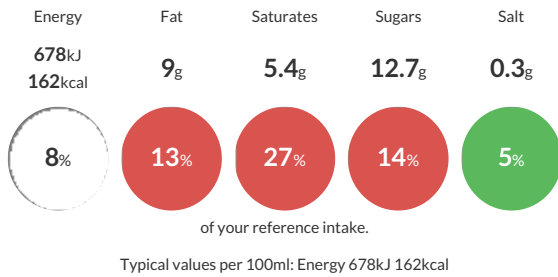

### Reference Intake

Each 100ml portion contains:

### Nutritional Information

Typical Values	Per 100ml
Energy	678kJ 162kCal
Carbohydrates	12.7g
of which sugars	12.7g
Fat	9g
of which saturates	5.4g
Fibre	-g
Protein	7.6g
Salt	0.3g