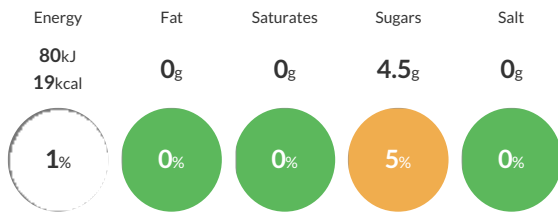

We do not accept liability for any inaccuracies or incorrect information contained on this site. Please visit <http://www.erudus.com/terms-and-conditions> for full terms and conditions.

TENZING Raspberry & Yuzu Energy 12x250ml

Short Product Name:

TENZING Natural Energy RASPBERRY YUZU

PURELY FROM PLANTS - TENZING Natural Energy is a plant-based sparkling drink with natural caffeine, energising Vitamin C and hydrating electrolytes from Himalayan Rock Salt. HEALTHY ALTERNATIVE - Our plant-based drink is a delicious, healthy alternative to traditional energy drinks. We never use anything artificial, our energy comes purely from plants ONLY 48 CALORIES PER CAN - And with no artificial sweeteners or additives - that's half the calories most traditional energy drinks have! VEGAN & GLUTEN-FREE - inspired by the naturally energising brew of the Sherpa's, TENZING's ingredients are purely sourced from nature and contain no animal bi-products or traces of gluten CARBON NEUTRAL - We are the world's first carbon-neutral energy drink.

Traded Unit GTIN: **5060444850857** Internal GTIN: **5060444850208** Supplier : **TENZING Natural Energy (Basecamp Brews Ltd)** Suppliers Product Code : **TENCAS12RAS-UKNL**

Reference Intake

Each 100ml portion contains: