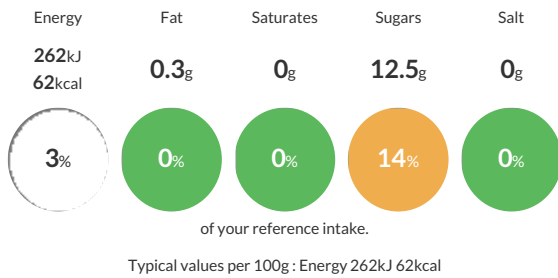

Supplier's Product Code :
Product Added :
Last Updated by Supplier :
erudus id :

5234
12 October 2012
19 May 2023
ef8b0d1957c4446faa4c5c3244570b6a

The information on the Erudus System has been supplied by the manufacturers of the products and, whilst the owners of the Erudus System take steps to ensure the information is regularly updated, they give no warranty and no guarantee that the information is accurate. Product information and ingredients may change, please always read product labels carefully in addition to using the information provided by Erudus One.

We do not accept liability for any inaccuracies or incorrect information contained on this site. Please visit <http://www.erudus.com/terms-and-conditions> for full terms and conditions.

Grape Escape 30 x 140g

Short Product Name:

30 x 140g frozen smoothie pouches

Traded Unit GTIN: **5060280580338** Internal GTIN: Supplier: **Love Struck** Suppliers Product Code: **5234**

Reference Intake

Each 100g portion contains: