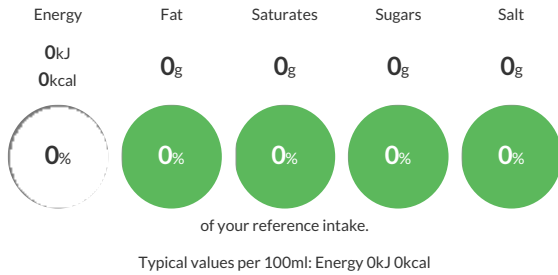

We do not accept liability for any inaccuracies or incorrect information contained on this site. Please visit <http://www.erudus.com/terms-and-conditions> for full terms and conditions.

Kingsdown Water Still 750ml x 12

Reference Intake

Each 100ml portion contains:

Nutritional Information

Typical Values	Per 100ml
Energy	0kJ 0kCal
Carbohydrates	0g
of which sugars	0g
Fat	0g
of which saturates	0g
Fibre	0g
Protein	0g
Salt	0g