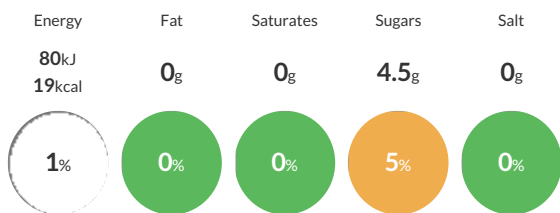

TENZING Natural Energy Original 12x250ml

Short Product Name:
TENZING Natural Energy Original

PURELY FROM PLANTS - TENZING Natural Energy is a plant-based sparkling drink with natural caffeine, energising Vitamin C and hydrating electrolytes from Himalayan Rock Salt. HEALTHY ALTERNATIVE - Our plant-based drink is a delicious, healthy alternative to traditional energy drinks. We never use anything artificial, our energy comes purely from plants ONLY 48 CALORIES PER CAN - And with no artificial sweeteners or additives - that's half the calories most traditional energy drinks have! VEGAN & GLUTEN-FREE - inspired by the naturally energising brew of the Sherpa's, TENZING's ingredients are purely sourced from nature and contain no animal bi-products or traces of gluten CARBON NEUTRAL - We are the world's first carbon-neutral energy drink.

Traded Unit GTIN: 5060444850031 Internal GTIN: 96126080 Supplier: TENZING Natural Energy (Basecamp Brews Ltd) Suppliers Product Code: TENCAS12ORG-UK

Reference Intake

Each 100ml portion contains:

of your reference intake.

Typical values per 100ml: Energy 80kJ 19kcal

Nutritional Information

Typical Values	Per 100ml
Energy	80kJ 19kCal
Carbohydrates	4.5g
of which sugars	4.5g
Fat	0g
of which saturates	0g
Fibre	-g
Protein	0g
Salt	0g

Allergy Information

Key: **Contains** **May Contain**

Does Not Contain Cereal/Gluten	Does Not Contain Milk	Does Not Contain Eggs	Does Not Contain Peanuts	Does Not Contain Nuts	Does Not Contain Crustaceans	Does Not Contain Mustard
Does Not Contain Fish	Does Not Contain Lupin	Does Not Contain Sesame	Does Not Contain Celery	Does Not Contain Soya	Does Not Contain Molluscs	Does Not Contain Sulphur Dioxide

Gluten Claim

Gluten content is less than 20ppm.

Allergen Statement

High caffeine content, not recommended for children or pregnant or breastfeeding women (32mg/100ml). Consume moderately.

Ingredients

Purified Sparkling Water, Beet Sugar, Lemon Juice form concentrate (4%), Herbal Extracts (Green Tea (0,12%), Acerola, Guarana (0,02%), natural caffeine from Green Coffee), Natural Flavours, Himalayan Rock salt.

Dietary Information

Key: **Suitable for**

May not be suitable for Vegetarian	May not be suitable for Vegan	May not be suitable for Kosher	May not be suitable for Halal	May not be suitable for Coeliac