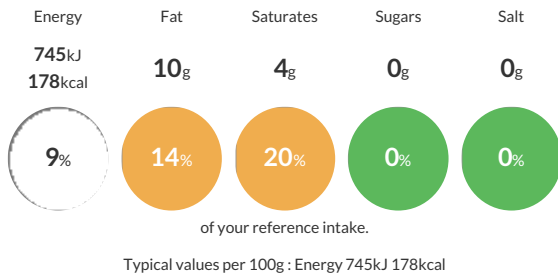

### Reference Intake

Each 100g portion contains:

### Nutritional Information

Typical Values	Per 100g
Energy	745kJ 178kCal
Carbohydrates	1.3g
of which sugars	0g
Fat	10g
of which saturates	4g
Fibre	-g
Protein	20g
Salt	0g