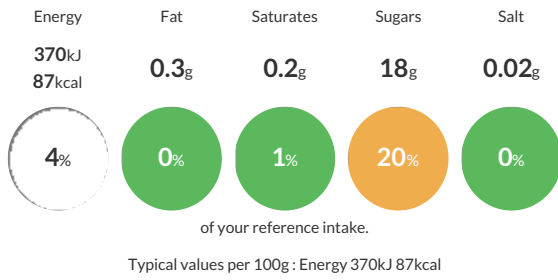

Each 100g portion contains:

Nutritional Information

Typical Values	Per 100g
Energy	370kJ 87kCal
Carbohydrates	21g
of which sugars	18g
Fat	0.3g
of which saturates	0.2g
Fibre	-g
Protein	0.1g
Salt	0.02g

Allergy Information