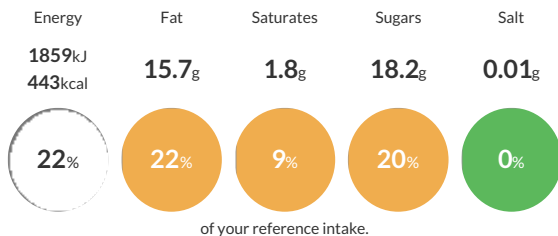

Hand-popped corn with sugar.

Traded Unit GTIN: 15060283761687 Internal GTIN: 5060283761680 Supplier: Propercorn Suppliers Product Code: KIDSSWT12

Reference Intake

Each 100g portion contains:

Typical values per 100g : Energy 1859kJ 443kcal

Gluten Claim

Gluten content is less than 20ppm.

Allergen Statement

Made in a factory that handles milk.

Ingredients

Wholegrain corn (69%), raw cane sugar, rapeseed oil.

Dietary Information

Key: **Suitable for**