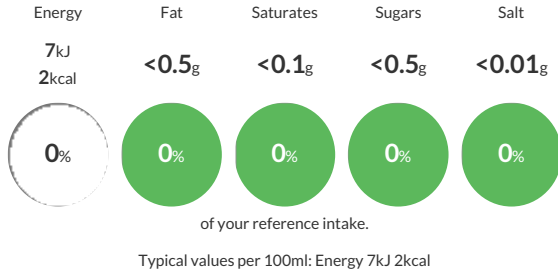

Supplier's Product Code :
Product Added :
Last Updated by Supplier :
erudus id :

20251C12011
26 January 2024
26 January 2024
fddbff9a8d7f4281b3141d2c0ff05584

The information on the [Erudus System](#) has been supplied by the manufacturers of the products and, whilst the owners of the Erudus System take steps to ensure the information is regularly updated, they give no warranty and no guarantee that the information is accurate. Product information and ingredients may change, please always read product labels carefully in addition to using the information provided by Erudus One.

Remedy Drinks Raspberry lemonade

Short Product Name:

Remedy Kombucha Raspberry Lemonade

Remedy Kombucha Raspberry Lemonade 250ml. A fruity and tangy flavoured kombucha with fresh raspberry notes.

Traded Unit GTIN: **29350271000120** Internal GTIN: **9350271000126** Supplier: **Remedy Drinks UK Ltd** Suppliers Product Code: **20251C12011**

Reference Intake

Each 100ml portion contains:

Nutritional Information

Typical Values	Per 100ml
Energy	7kJ 2kCal
Carbohydrates	1.6g
of which sugars	<0.5g
Fat	<0.5g
of which saturates	<0.1g
Fibre	<0.5g
Protein	<0.5g
Salt	<0.01g