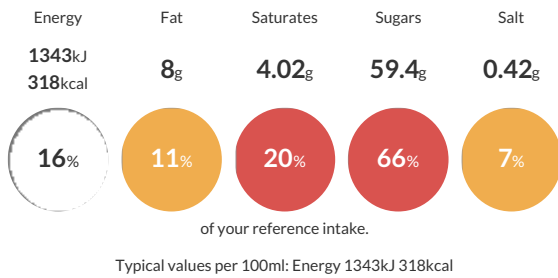

Short Product Name:

Canned milk

Traded Unit GTIN: 05020580551780 Internal GTIN: Supplier: Surya Foods Suppliers Product Code: 19199

Reference Intake

Each 100ml portion contains:

Nutritional Information

Typical Values	Per 100ml
Energy	1343kJ 318kCal
Carbohydrates	59.4g
of which sugars	59.4g
Fat	8g
of which saturates	4.02g
Fibre	<0.5g
Protein	2.2g
Salt	0.42g