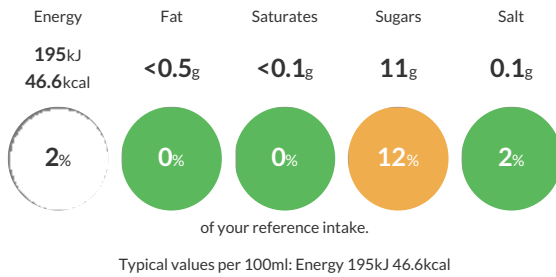

Reference Intake

Each 100ml portion contains:

Nutritional Information

Typical Values	Per 100ml
Energy	195kJ 46.6kCal
Carbohydrates	11g
of which sugars	11g
Fat	<0.5g
of which saturates	<0.1g
Fibre	-g
Protein	0g
Salt	0.1g