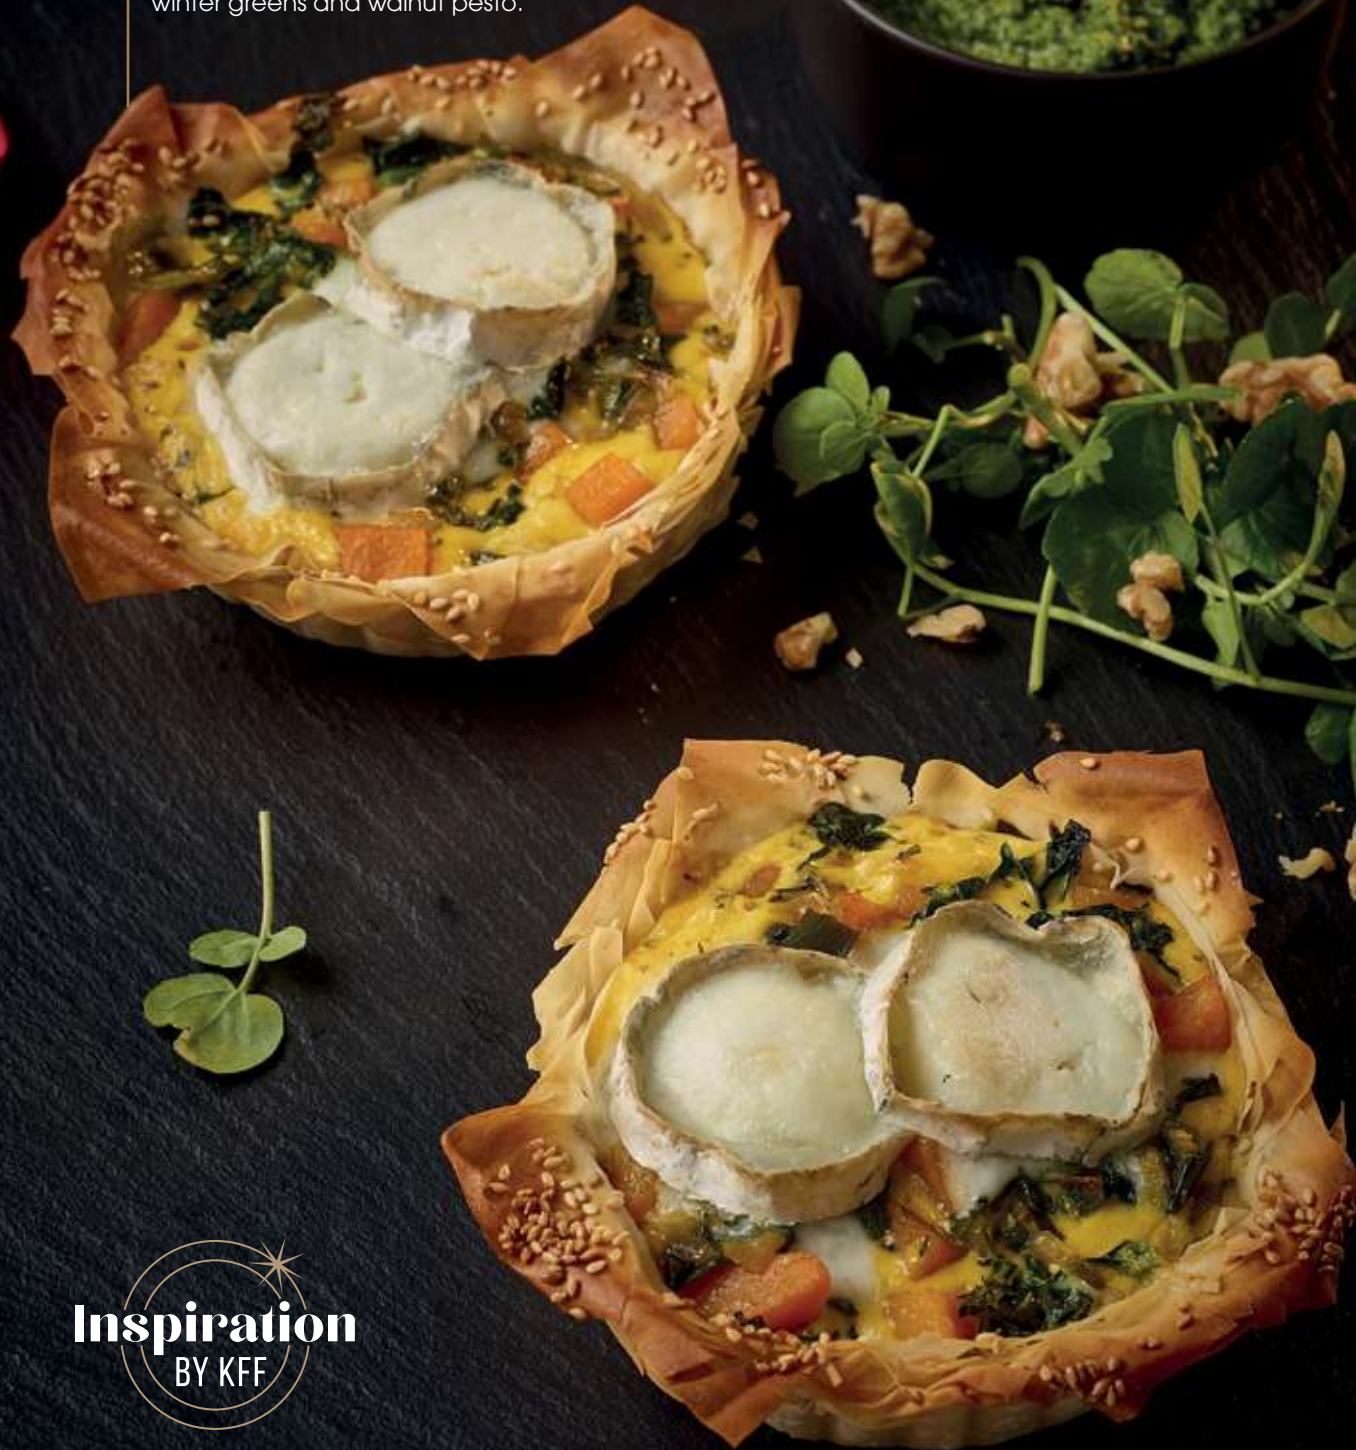

Winter vegetable, cranberry and goats cheese open filo pie, winter greens and walnut pesto.

Inspiration  
BY KFF

Inspiration  
BY KFF

Slow cooked lentil ragout,  
roasted squash, garlic mash,  
cavolo nero.